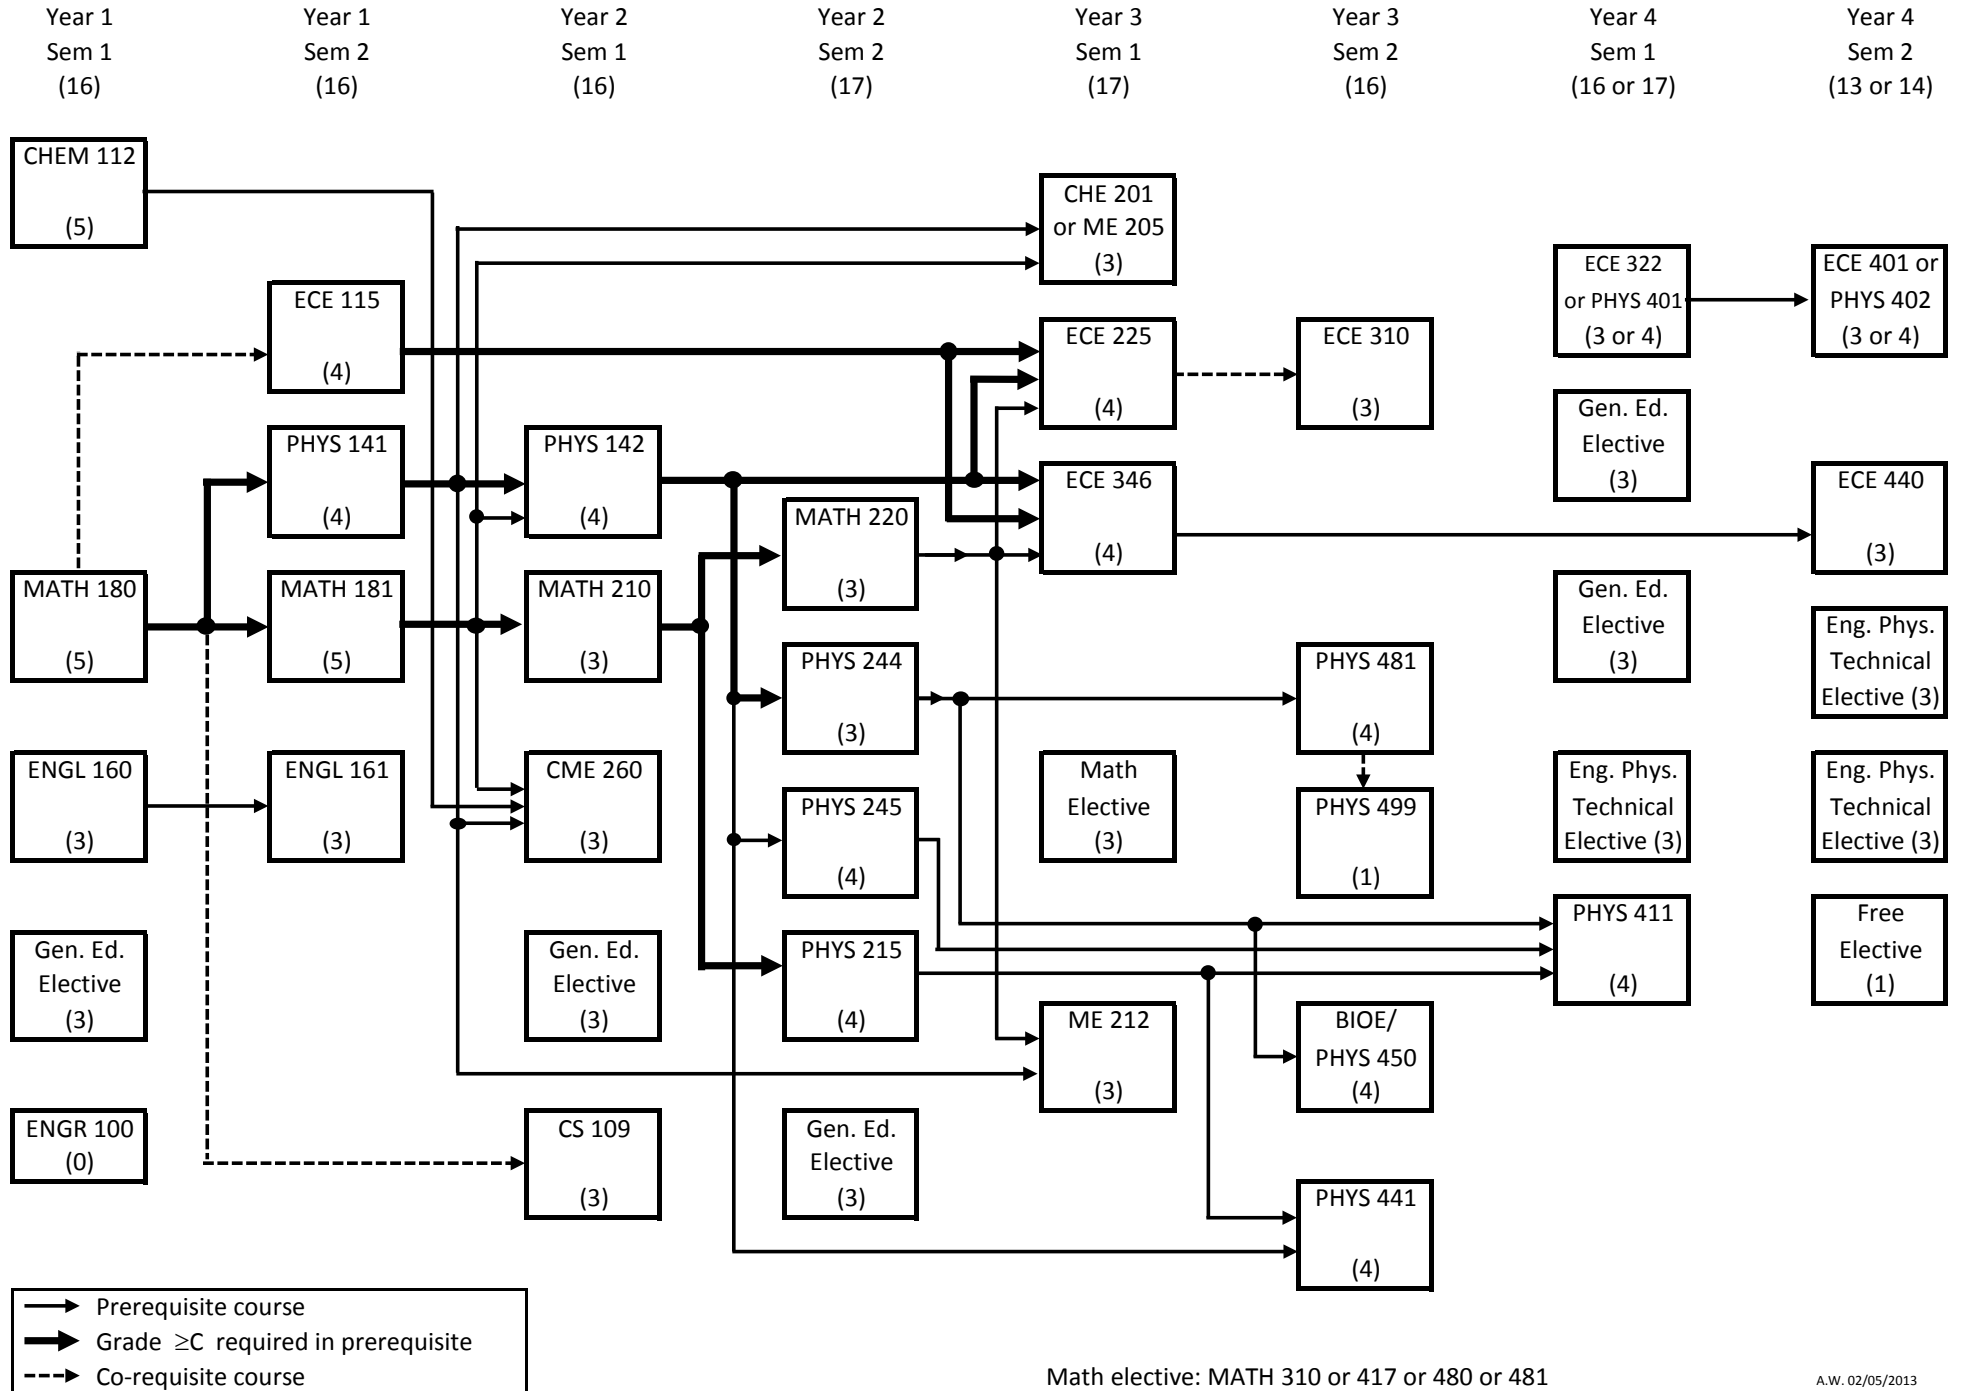

UIC Engineering Physics Curriculum* - Suggested Schedule of Courses

Math elective: MATH 310 or 417 or 480 or 481