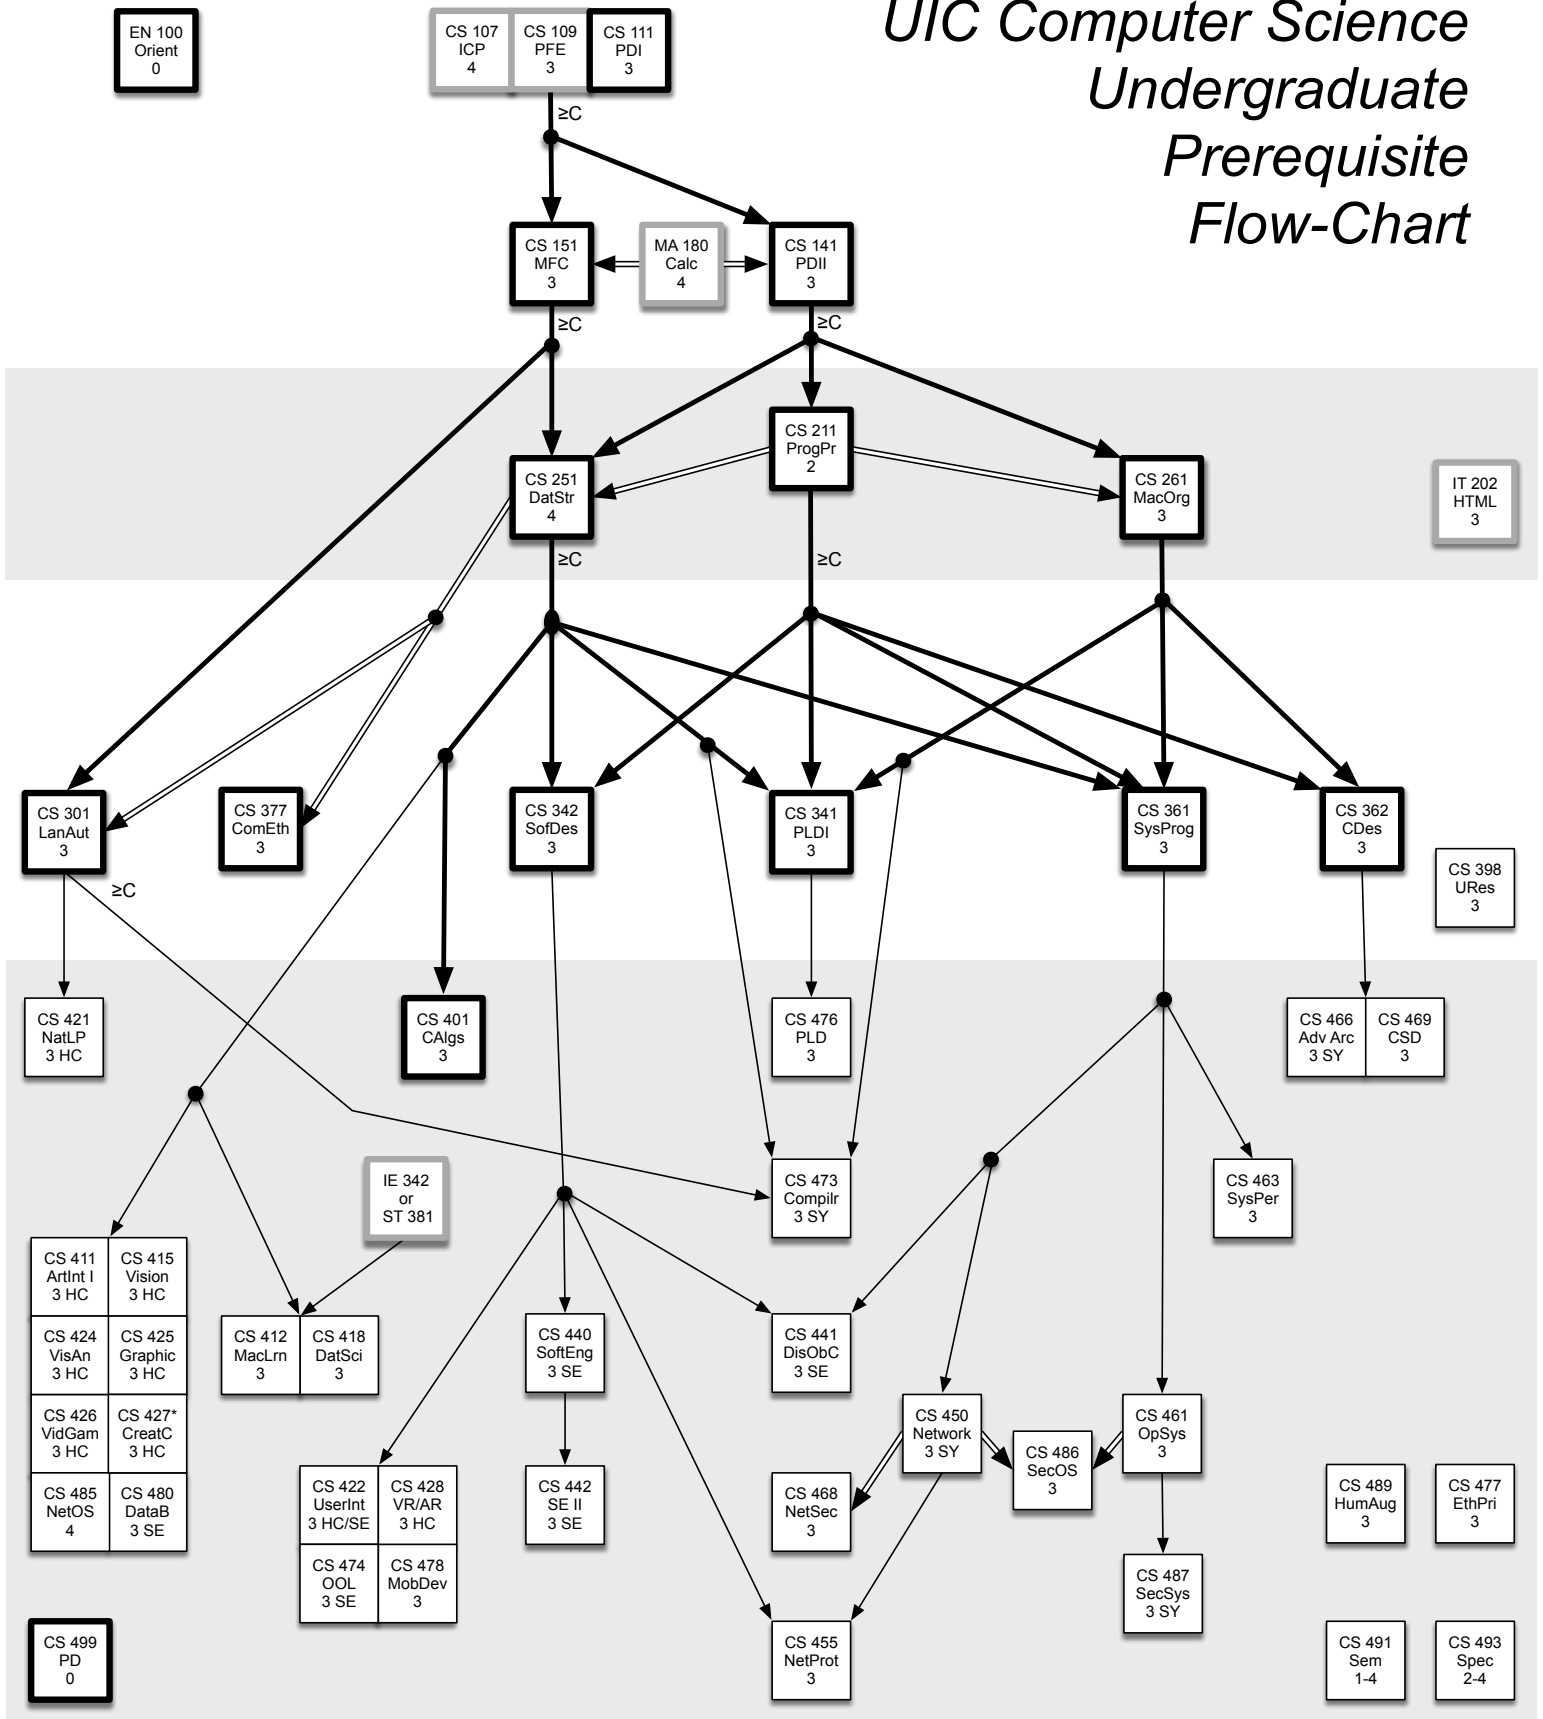

UIC Computer Science Undergraduate Prerequisite Flow-Chart

SY: Computer Systems Concentration
 HC: Human Centered Computing Concentration
 SE: Software Engineering Concentration